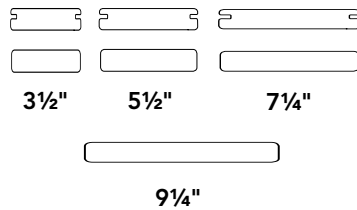

DECKORATORS.COM

VOYAGE • PICTURE FRAME BOARD • VAULT • VISTA • VENTURE

2023 DECKING OVERVIEW

MINERAL-BASED COMPOSITE (MBC)

50 YEAR
STRUCTURAL
25 YEAR
STAIN & FADE
25 YEAR
REMOVAL & REPLACEMENT
LIMITED WARRANTY

MBC decking features patented Eovations™ technology

Learn more here:

VOYAGE

- Vertical grain with enhanced traction
- 12' length in grooved-edge only
- 16' and 20' lengths; solid- and grooved-edge
- 8" and 11 1/4" fascia available in 12' lengths
- Unique cap contains infrared reflective materials to reduce solar heat gain
- Micro-embossing reduces the surface-to-skin contact

PICTURE FRAME BOARD

- Pairs well with Voyage, Vault and Vista Decking
- 21' Length
- 8" and 11 1/4" fascia available in 12' lengths

VAULT

- Flat-grain appearance
- 12' length in grooved-edge only
- 16' and 20' lengths; solid- and grooved-edge
- 8" and 11 1/4" fascia available in 12' lengths

5 1/2"

- The best combination of value and performance
- 5 1/2" x 15/16"
- 12', 16' and 20' lengths; solid- and grooved-edge
- 11 1/4" fascia available in 12' length

BEST

VOYAGE

PROFILE

4 WIDTHS:
3½", 5½", 7¼", 9¼"