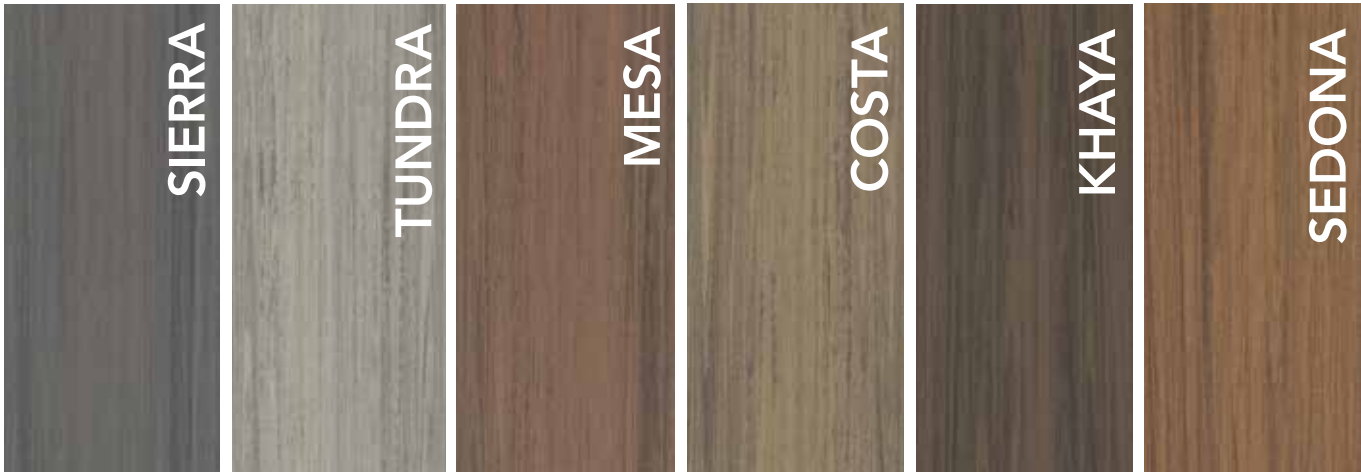

DECKORATORS.COM

VOYAGE • PICTURE FRAME BOARD • VAULT • VISTA • VENTURE

2023 DECKING OVERVIEW

MINERAL-BASED COMPOSITE (MBC)

50 YEAR
STRUCTURAL
25 YEAR
STAIN & FADE
25 YEAR
REMOVAL & REPLACEMENT
LIMITED WARRANTY

MBC decking features patented Eovations™ technology

Learn more here:

VOYAGE

- Vertical grain with enhanced traction
- 12' length in grooved-edge only
- 16' and 20' lengths; solid- and grooved-edge
- 8" and 11 1/4" fascia available in 12' lengths
- Unique cap contains infrared reflective materials to reduce solar heat gain
- Micro-embossing reduces the surface-to-skin contact

PICTURE FRAME BOARD

- Pairs well with Voyage, Vault and Vista Decking
- 21' Length
- 8" and 11 1/4" fascia available in 12' lengths

VAULT

- Flat-grain appearance
- 12' length in grooved-edge only
- 16' and 20' lengths; solid- and grooved-edge
- 8" and 11 1/4" fascia available in 12' lengths