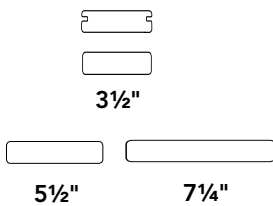

MBC decking features patented Eovations™ technology

Learn more here:

VOYAGE

- Vertical grain with enhanced traction
- 12' length in grooved-edge only
- 16' and 20' lengths; solid- and grooved-edge
- 8" and 11 1/4" fascia available in 12' lengths
- Unique cap contains infrared reflective materials to reduce solar heat gain
- Micro-embossing reduces the surface-to-skin contact

PICTURE FRAME BOARD

- Pairs well with Voyage, Vault and Vista Decking
- 21' Length
- 8" and 11 1/4" fascia available in 12' lengths

VAULT

- Flat-grain appearance
- 12' length in grooved-edge only
- 16' and 20' lengths; solid- and grooved-edge
- 8" and 11 1/4" fascia available in 12' lengths

VISTA

5 1/2"

- The look of exotic hardwoods
- 12', 16' and 20' lengths; solid- and grooved-edge
- 8" and 11 1/4" fascia available in 12' lengths
- Enhanced traction for increased slip resistance

NEW

NEW

VENTURE

5 1/2"

- The best combination of value and performance
- 5 1/2" x 15/16"
- 12', 16' and 20' lengths; solid- and grooved-edge
- 11 1/4" fascia available in 12' length

BEST

VOYAGE

PROFILE

4 WIDTHS:
3½", 5½", 7¼", 9¼"