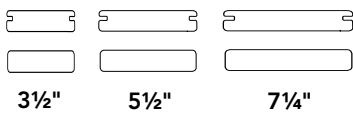

VOYAGE DECKING

50 YEAR
STRUCTURAL

25 YEAR
STAIN & FADE

LIMITED
WARRANTY

VAULT DECKING

PICTURE FRAME BOARD

To learn more about MBC Cladding, visit Deckorators.com/Cladding