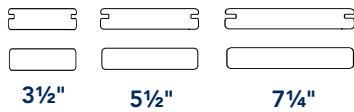

- Approved for 3½", 5" and 7¼" widths
- Furring strips placed 24" on center
- Compatible with face screws, Pro Plugs® or Stowaway™ Hidden Fasteners

GET THIS LOOK

Voyage Decking in Mesa as cladding and decking

GET THIS LOOK
Voyage Decking in Khaya

GET THIS LOOK
Voyage Decking in Sierra as cladding and decking

VOYAGE

50 YEAR
STRUCTURAL
25 YEAR
STAIN & FADE
LIMITED
WARRANTY

VAULT

PICTURE FRAME BOARD

To learn more about MBC Cladding,
visit [Deckorators.com/Cladding](https://www.deckorators.com/cladding)