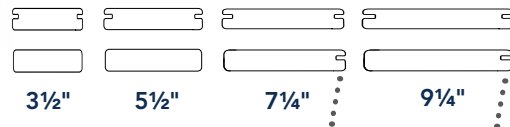

Single-side grooved now available in 2 widths

DOWNLOAD THE DECKORATORS DECK VISUALIZER FOR TABLET AVAILABLE NOW