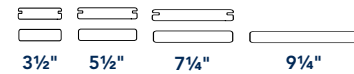

- Beautiful vertical-grain variegation
- 12' length in grooved-edge only
- 16' and 20' lengths; solid- and grooved-edge

**GET THIS LOOK** Voyage Decking in Mesa as cladding and decking

**MBC DECKING AS RESIDENTIAL CLADDING**