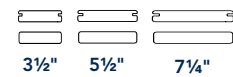

MBC DECKING AS RESIDENTIAL CLADDING

Deckorators® Mineral-Based Composite (MBC) Decking can also be used as exterior cladding. Lightweight yet unbeatably strong, it's an optimal choice for your home exterior. Whether you wish to use Voyage, Vault or Picture Frame Board, each offers unmatched durability and low thermal movement.

Our MBC Decking as Cladding provides style and unmatched structural integrity with stain- and fade-resistant cap stock to endure your toughest applications. Each offers its own unique color, variegation and texture, and boasts a 50-year structural warranty.