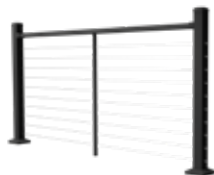

### COLORS

Textured Black Textured White

- Two-piece rails and brackets with drop-through balusters
- 6' and 8' on-center lengths when installing with 2-1/2" posts
- Works with Deckorators® 2-1/2" and 4" aluminum posts
- Continuous stair bracket creates a seamless over-the-post solution that meets residential building requirements for graspability and continuity
- Gate jamb kits available

## CONTEMPORARY

Top & Bottom Rail Profile

Textured Black Textured White Bronze

- Welded panels for strength and ease of installation
- 6' and 8' on-center lengths when installing with 2-1/2" posts
- Works with Deckorators® 2-1/2" and 4" aluminum posts
- 6' and 8' adjustable stair rail panels
- Pre-assembled gates and gate jamb kits available

## CONTEMPORARY CABLE

Top Rail Profile

Textured Black Textured White Bronze

- Top rail kit available in 6' and 8' on-center lengths
- Pre-drilled line, corner and end posts
- Color-matched powder-coated aluminum spacers
- 316 Stainless steel cable available in lengths from 5' to 50'
- Top rail kits, posts, and cable kits sold individually