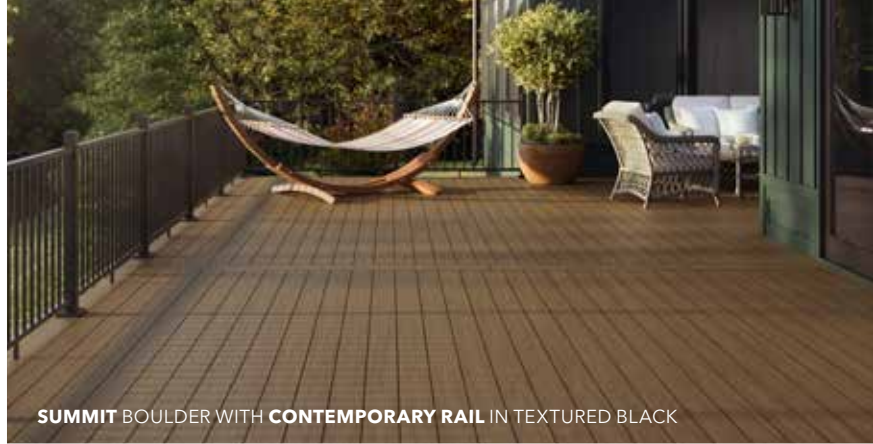

GROOVED-EDGE PROFILE

Width: 5-1/2"
Length: 12', 16', 20'

SOLID-EDGE PROFILE

Width: 5-1/2"
Length: 16', 20'

CONFIDENT FOOTING

BAREFOOT FRIENDLY

Fascia available in 11-1/4" in 12' lengths

GLACIER

CLIFFSIDE

BOULDER

SUMMIT CLIFFSIDE WITH RAPID RAIL IN TEXTURED BLACK

SUMMIT BOULDER WITH CONTEMPORARY RAIL IN TEXTURED BLACK

SUMMIT GLACIER WITH COMPOSITE RAIL

DURABLE CAP

Fully capped for enhanced scratch, stain, and fade resistance

LIGHTWEIGHT & STRONG

35% lighter than traditional composites with the industry's best strength-to-weight ratio

LOW MAINTENANCE

No sanding, staining, or painting

STABLE PERFORMANCE

Minimal expansion and contraction

INSTALLS ANYWHERE

Virtually no moisture absorption

BAREFOOT FRIENDLY

Designed to reduce heat building and stay more comfortable under the sun

Developed for the demands of modern outdoor living, Surestone® technology is engineered with proprietary, performance-driven materials designed for lasting strength and timeless beauty. From the first plank to every moment after, your deck is secure, resilient, and unmistakably refined. Every step feels solid, every surface delivers confidence, and every space makes a statement. With Deckorators, your deck isn't just built to last—it's built to stand out.