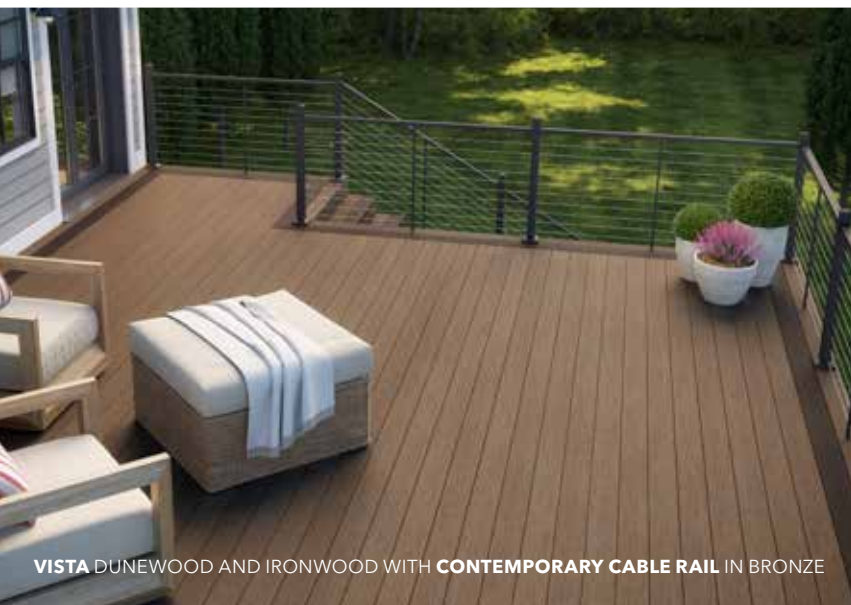

VISTA SILVERWOOD WITH CONTEMPORARY RAIL IN TEXTURED BLACK AND POST EXTENSIONS

VISTA DUNEWOOD AND IRONWOOD WITH CONTEMPORARY CABLE RAIL IN BRONZE