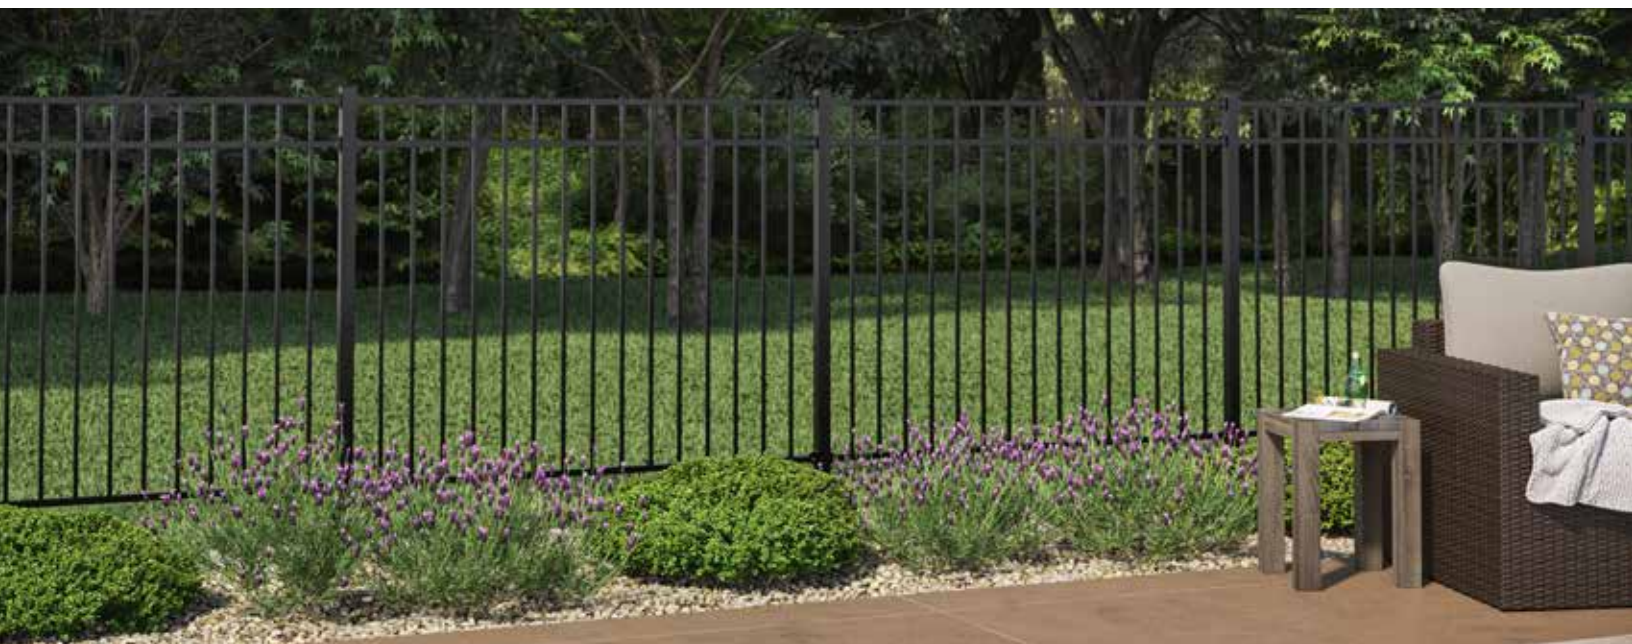

NEW

READY-TO-ASSEMBLE ALUMINUM FENCE

- Fast and easy installation with "quick pin" technology
- Made with durable, powder-coated aluminum in a Textured Black finish
- Pre-drilled components, ready to assemble kits
- Stamped aluminum rail ends
- Available in three sizes:
  - 48" x 72" Standard Bottom
  - 54" x 72" Flush Bottom
  - 60" x 72" Standard Bottom
- Aluminum Fence Post
  - 2" x 2" x 84"
  - Direct bury post
  - Sold separately