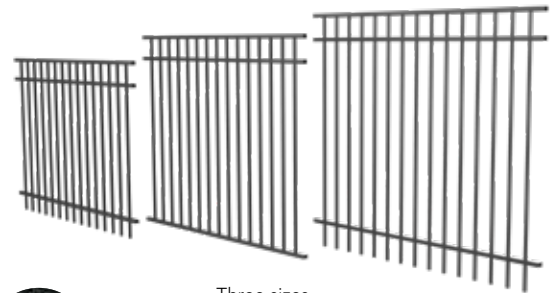

# ALUMINUM FENCE SYSTEMS

Give your yard the perfect finishing touch with Decorators Aluminum Fence solutions. Whether you're looking to define property lines, add a decorative element, or enhance the security of your outdoor space, Decorators Aluminum Fences are designed to meet your needs with systems that are available in three different heights. Made with durable, AAMA 2604 powder-coated aluminum, Decorators fence combine aesthetic appeal with lasting durability to ensure a functional environment for years to come.

## READY-TO-ASSEMBLE ALUMINUM FENCE

- Fast and easy installation with "quick pin" technology
- Made with durable, powder-coated aluminum in a Textured Black finish
- Pre-drilled components, ready to assemble kits
- Stamped aluminum rail ends
- Available in three sizes:
  - 48" x 72" Standard Bottom
  - 54" x 72" Flush Bottom
  - 60" x 72" Standard Bottom
- Aluminum Fence Post
  - 2" x 2" x 84"
  - Direct bury post
  - Sold separately

"Quick pin" technology

Three sizes

Textured Black

## READY-TO-ASSEMBLE ALUMINUM FENCE GATE

- Available in 48", 54", and 60" x 72"
- Gate Uprights convert panel (sold separately) into gate
- Includes gate uprights, post caps, mounting hardware and D&D TRUClose® hinges and latch