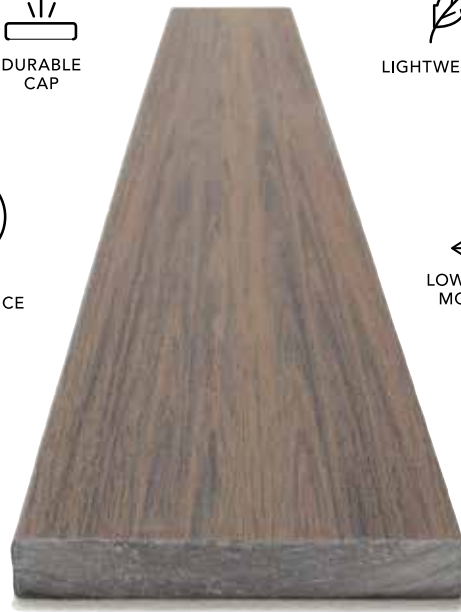

SURESTONE™ TECHNOLOGY

There's no uncertainty here.

From the first plank to every moment after, the possibilities are endless. And the performance is absolute. This is decking done differently through mineral-based ingenuity. With a durability that embraces the seasons and peace of mind that lasts a lifetime, any outdoor living space can now be transformed into a year-round sanctuary.

And by combining distinctly natural wood-grain patterns with rich colors, it's never been easier for your outside space to become an extension of you.

A space that must be seen, touched, and stood upon to be believed. The decking bar has been raised and the difference is unmistakable.

You can be sure of it.