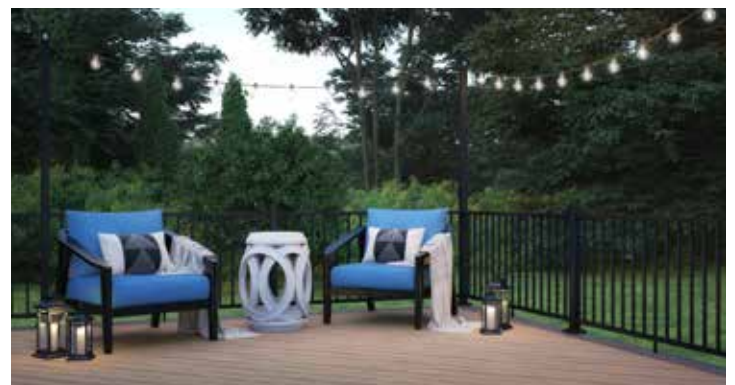

ALX Classic Pre-Assembled Adjustable Gate also available

ALUMINUM SECONDARY HANDRAIL

- ADA-compliant
- Compatible with 2 1/2" or larger posts
- Works with any wood, composite or aluminum railing

ALX CONTEMPORARY CONTINUOUS TOP RAIL BRACKETS

- Compatible with ALX Contemporary Pre-Assembled and ALX Contemporary Cable railing systems
- Corner, center, end and stair brackets available

ALX POST EXTENSION

- Measures 66"
- Aluminum hardware included to attach bistro lights
- Compatible with 2 1/2" ALX Post

ALX CONTEMPORARY

PRE-ASSEMBLED

- Welded panels for strength and ease of installation
- 6' and 8' adjustable stair rail panels
- 2½" post kits now feature leveling plate. 2-piece trim also available.
- Square balusters